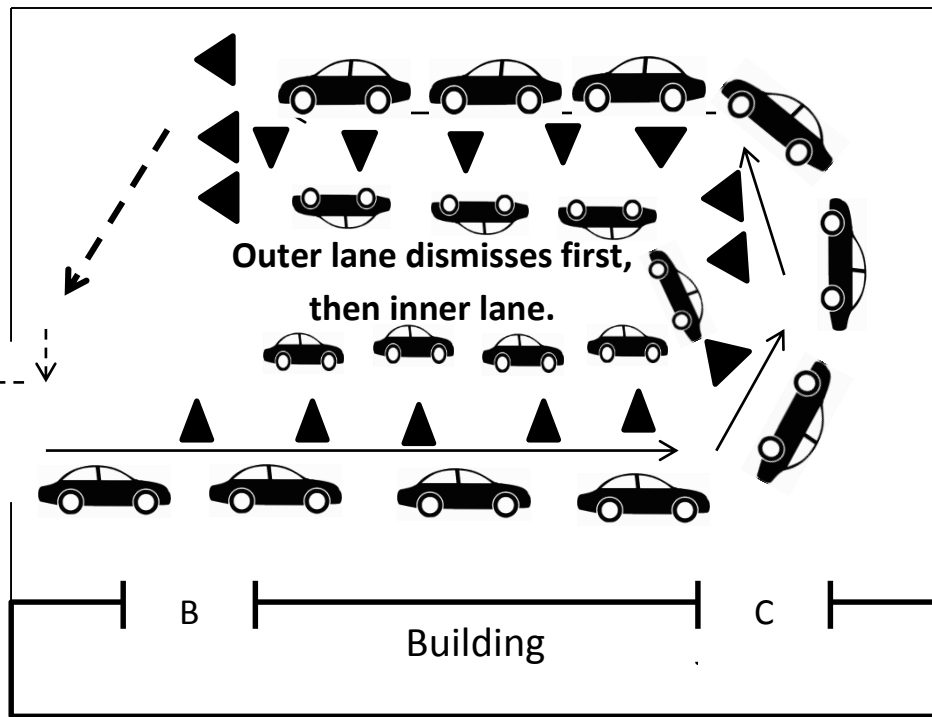

Cobalt Ridge Drive South

AM Playground Student Drop Off Plan

Children are walking to the sidewalk, so please **DO NOT** leave until dismissed.

SAFETY is our PRIORITY!

1. Parents will pull up to the building to stations #1, #2, #3 and #4.
2. The students will exit the vehicle from the passenger side and enter the building through the B hallway doors.

THANK YOU for keeping our STUDENTS SAFE!

Cobalt Ridge Drive South

PM Playground Parent Pick Up / Dismissal Plan

Children are walking to their cars, so please DO NOT leave until dismissed.

SAFETY is our PRIORITY!

1. Once you find your child/children, please return to your vehicle and wait for the teacher to dismiss the line of cars.
2. Do not leave the parking lot until the front cones have been moved.
3. Stay in your line order when exiting the parking lot.
4. You must turn RIGHT when exiting the parking lot.
5. If you are late to pick up your child/children, please go to the office. They will be waiting for you.