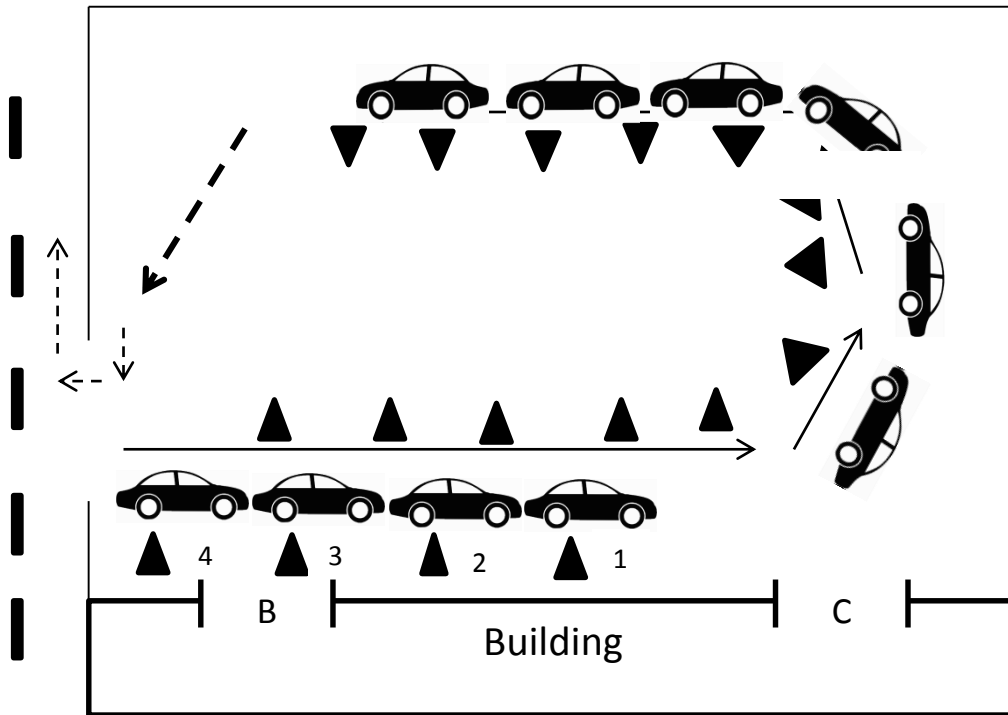

Cobalt Ridge Drive South

AM Playground Student Drop Off Plan

Children are walking to the sidewalk, so please **DO NOT** leave until dismissed.

SAFETY is our PRIORITY!

1. Parents will pull up to the building to stations #1, #2, #3 and #4.
2. The students will exit the vehicle from the passenger side and enter the building through the B hallway doors.

THANK YOU for keeping our STUDENTS SAFE!

Cobalt Ridge Drive South

PM Playground Parent Pick Up / Dismissal Plan

Children are walking to their cars, so please DO NOT leave until dismissed.

SAFETY is our PRIORITY!

1. Once you find your child/children, please return to your vehicle and wait for the teacher to dismiss the line of cars.
2. Do not leave the parking lot until the front cones have been moved.
3. Stay in your line order when exiting the parking lot.
4. You must turn RIGHT when exiting the parking lot.
5. If you are late to pick up your child/children, please go to the office. They will be waiting for you.